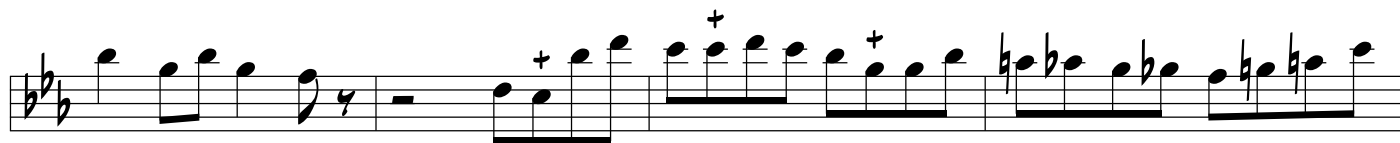

TENOR SAX

SEGMENT

TED LEVY SOLO FROM THE PETER LEITCH CD
"AUTOBIOGRAPHY"

TRANSCRIBED BY
CHARLES McNEAL

280 BPM

5

10

14

18

23

28