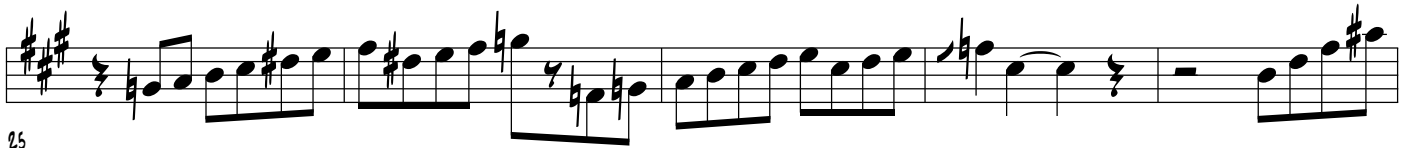

TENOR SAX

PENT UP HOUSE

TRANSCRIBED BY
CHARLES MCNEAL

200 BPM

SONNY ROLLIN'S SOLO FROM HIS
'PRESTIGE' RELEASE "SONNY ROLLINS PLUS 4"

35

39

43