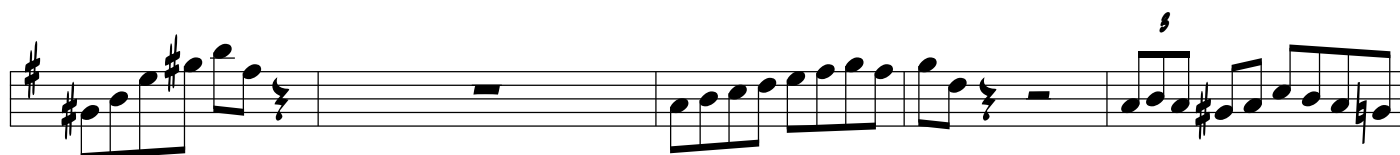

TENOR SAX

IN A PINCH

WARDELL GRAY'S SOLO FROM THE BOX SET
"THE WARDELL GRAY STORY"

TRANSCRIBED BY
CHARLES MCNEAL

275 BPM

5

10

15