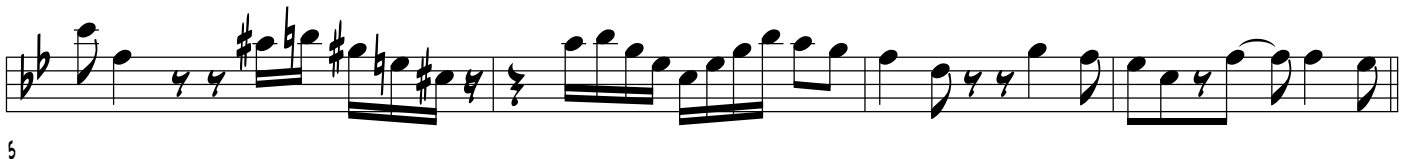

TENOR SAX

I NEVER KNEW

JOHN COLTRANE'S SOLO FROM THE CD "KENNY BURRELL AND JOHN COLTRANE"

TRANSCRIBED BY CHARLES McNEAL

210 BPM

29

33

38