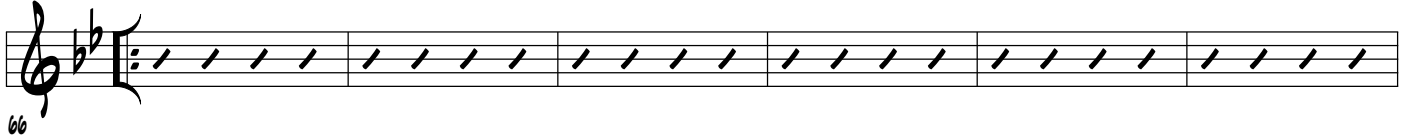

63

CHORD CHANGES
Bb Ebm F7 Bb Ebm Ab7 Dm G7 Cm F7